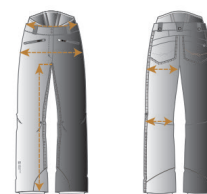

MEASUREMENT CHARTS